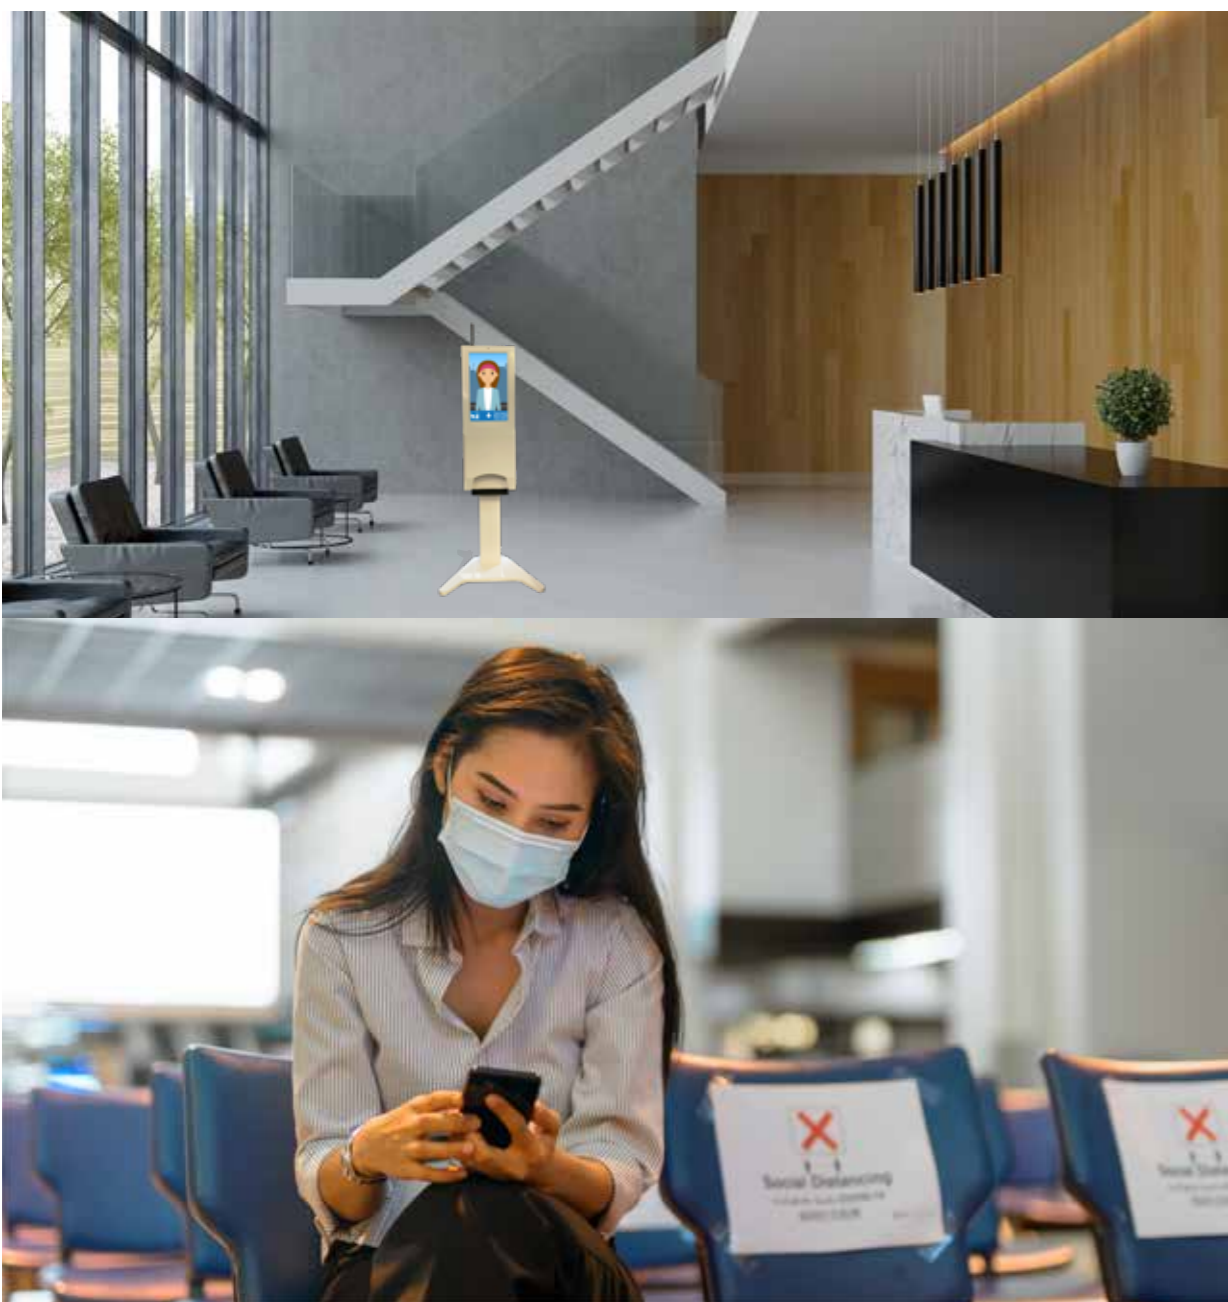

Stay Safe! Stay Clean!

Digital Signage with automatic hand sanitizer
Floor standing or wall mount types available

- ✓ Easy to install. Easy to use.
- ✓ Ideal for factories, stores, restaurants, buildings, offices, shopping malls, stations, schools, car dealers, hotels.
- ✓ Comes with Free Covid-19 Safety messages and real-time Japan data. Optional custom narrated avatar messages. Easily upload and mix in your own content.

21.5 Inch

Full HD
1080

Powered by
Otegaru net

		Floor Standing	Wall Mounted
Model		Otegaru Clean S	Otegaru Clean W
Dimensions		1,780H x 380W x 460D	1,070H x 380W x 210D
Weight		35kg	24kg
Operating Temperature		-10° ~ 55° C.	-10° ~ 55° C.
Display	Type	21.5 Inch TFT	21.5 Inch TFT
	Resolution	1080p (1080w X 1920h)	1080p (1080w X 1920h)
	Brightness	350 cd	350 cd
Player	OS	Android 7.1	Android 7.2
	CPU	Dual Core	Dual Core
	Memory	1 GB	1 GB
	Storage	8 GB	8 GB
	Network	WiFi 2.4GHz + Ethernet	WiFi 2.4GHz + Ethernet
	Video Formats	mp4, mov, wmv, etc	mp4, mov, wmv, etc
	Image Formats	jpg, tiff, png, etc	jpg, tiff, png, etc
	Other Formats	Templates, PDF	Templates, PDF
Automatic Hand Sanitizer	Sanitizer Type	Alcohol, Gel	Alcohol, Gel
	Capacity	1,000 ml	1,000 ml
	Approx. Portions	1,000 ml	1,000 ml