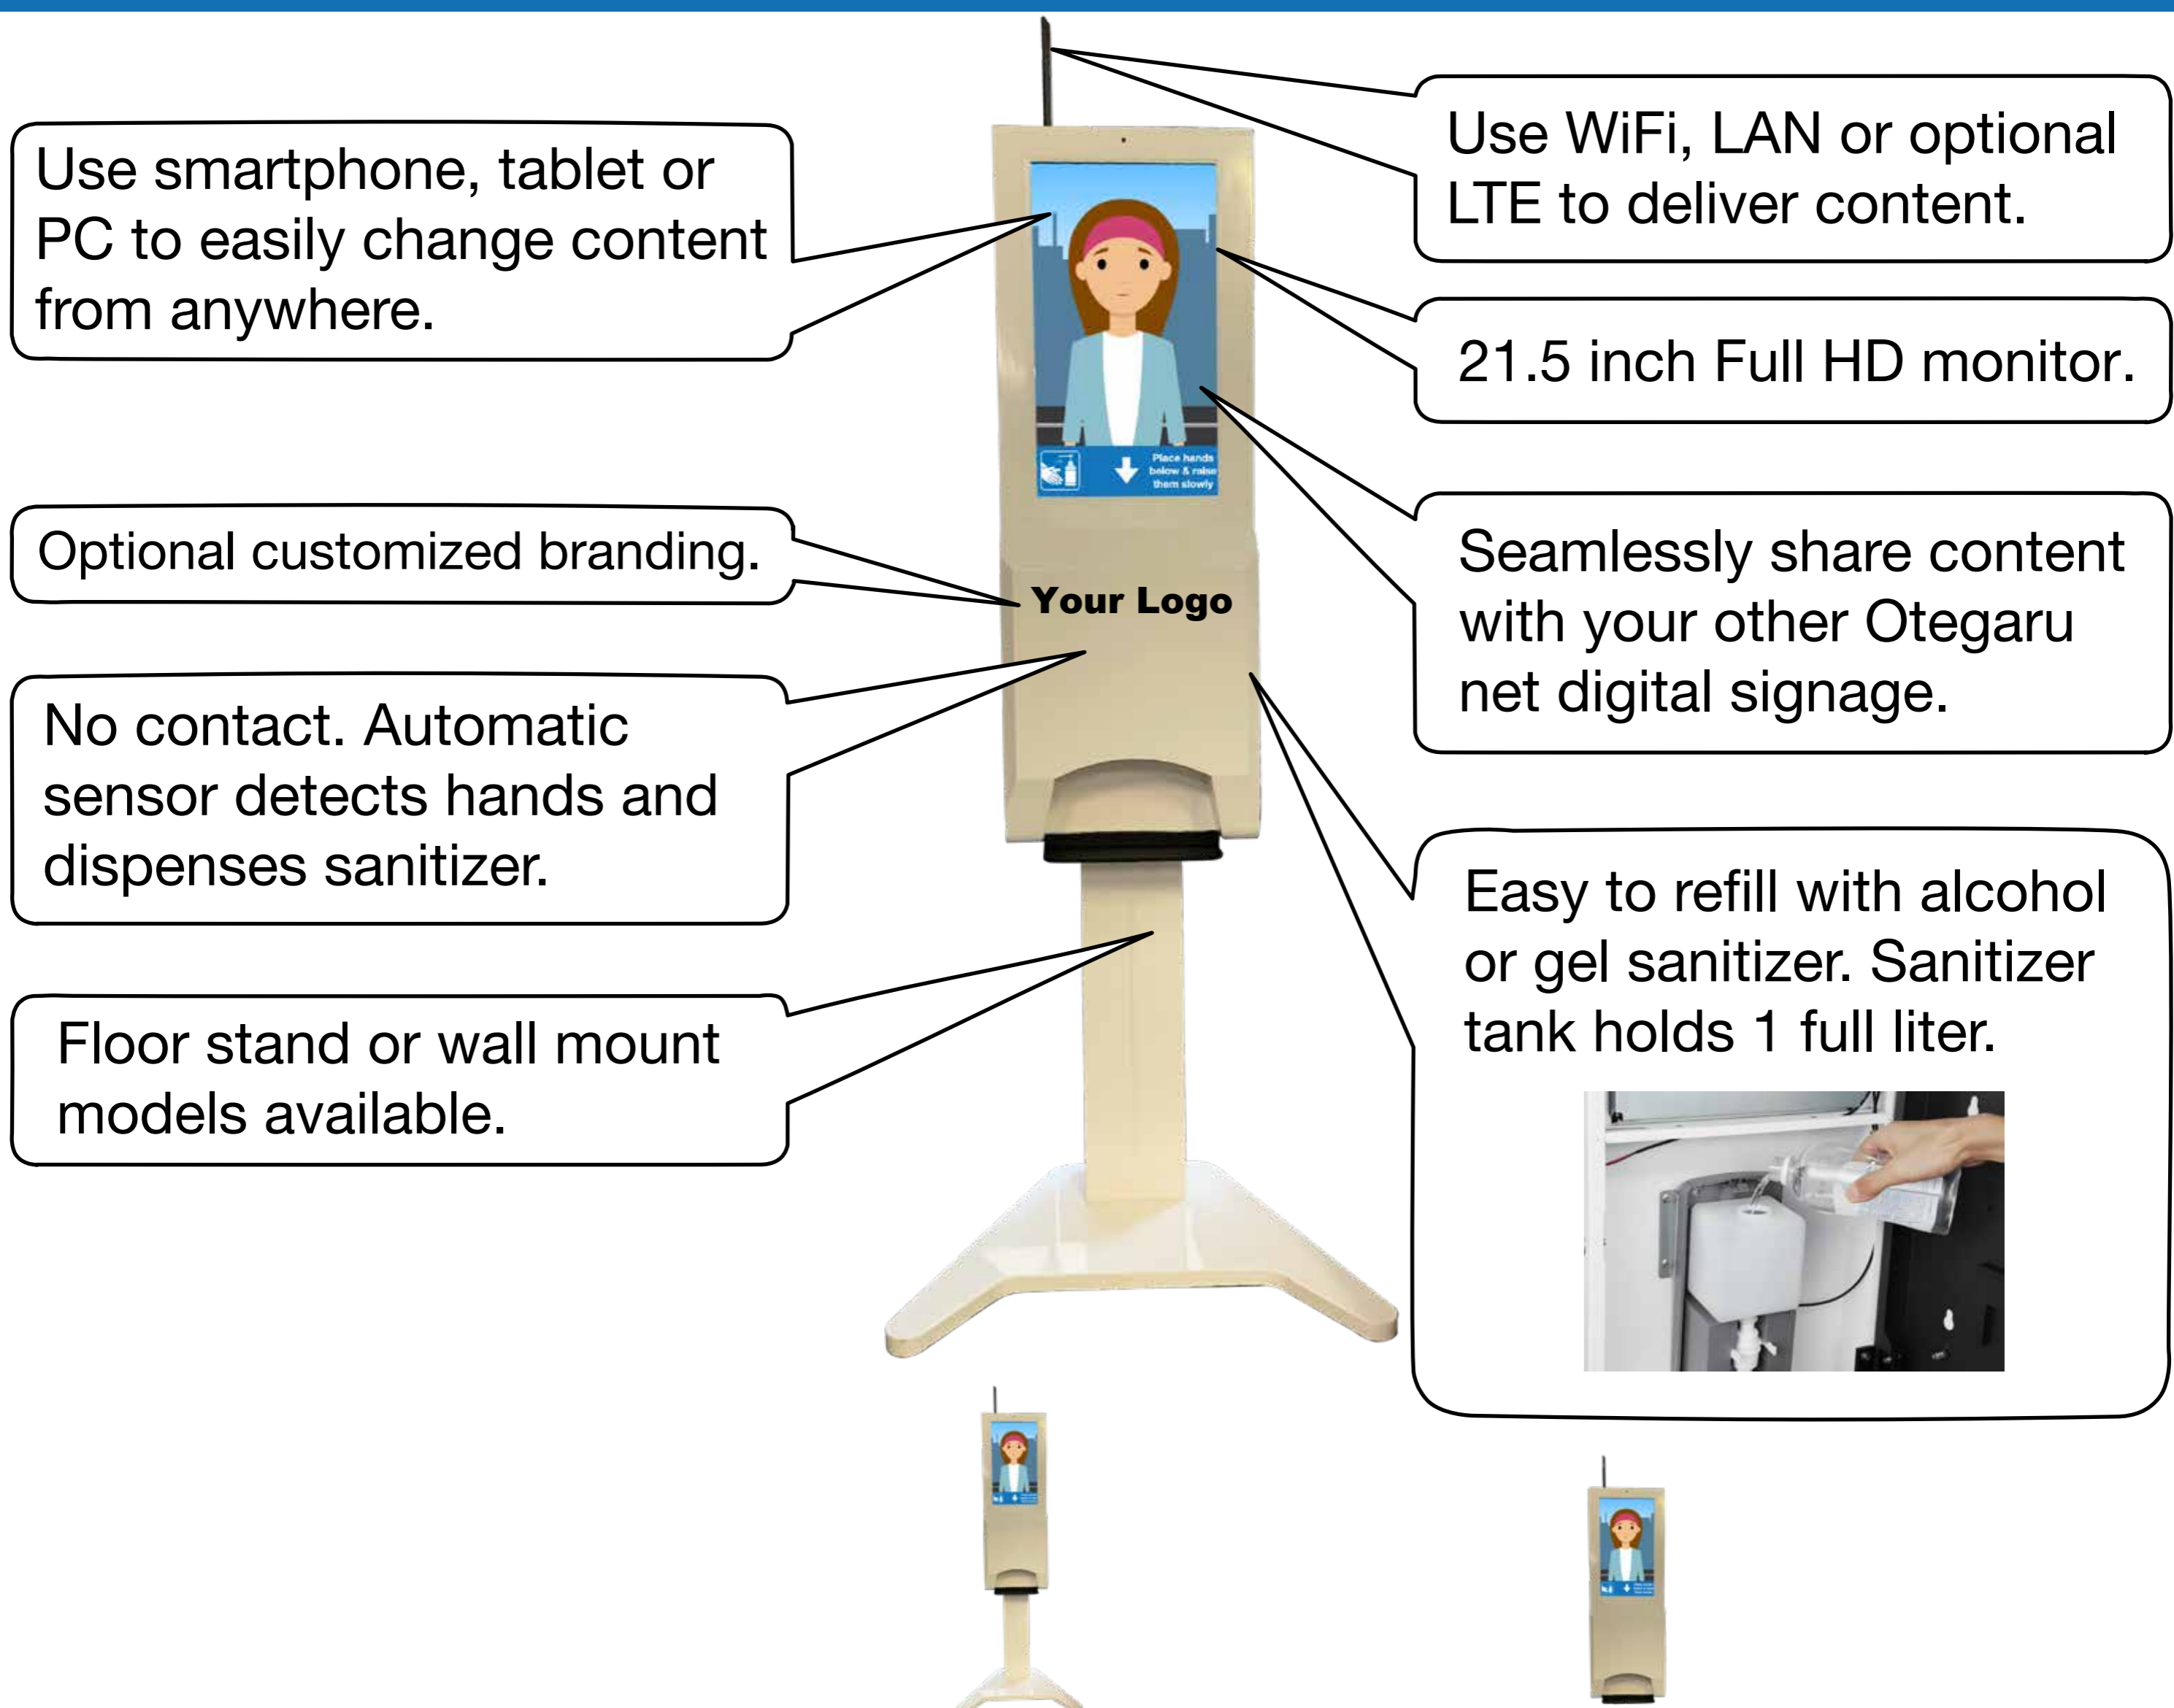

Stay Safe! Stay Clean!

Digital Signage with automatic hand sanitizer
Floor standing or wall mount types available

- ✓ Easy to install. Easy to use.
- ✓ Ideal for factories, stores, restaurants, buildings, offices, shopping malls, stations, schools, car dealers, hotels.
- ✓ Comes with Free Covid-19 Safety messages and real-time Japan data. Optional custom narrated avatar messages. Easily upload and mix in your own content.

21.5 Inch

Full HD
1080

Powered by
Otegaru net

		Floor Standing	Wall Mounted
Model		Otegaru Clean S	Otegaru Clean W
Dimensions		1,780H x 380W x 460D	1,070H x 380W x 210D
Weight		35kg	24kg
Operating Temperature		-10° ~ 55° C.	-10° ~ 55° C.
Display	Type	21.5 Inch TFT	21.5 Inch TFT
	Resolution	1080p (1080w X 1920h)	1080p (1080w X 1920h)
	Brightness	350 cd	350 cd
Player	OS	Android 7.1	Android 7.2
	CPU	Dual Core	Dual Core
	Memory	1 GB	1 GB
	Storage	8 GB	8 GB
	Network	WiFi 2.4GHz + Ethernet	WiFi 2.4GHz + Ethernet
	Video Formats	mp4, mov, wmv, etc	mp4, mov, wmv, etc
	Image Formats	jpg, tiff, png, etc	jpg, tiff, png, etc
	Other Formats	Templates, PDF	Templates, PDF
Automatic Hand Sanitizer	Sanitizer Type	Alcohol, Gel	Alcohol, Gel
	Capacity	1,000 ml	1,000 ml
	Approx. Portions	1,000 ml	1,000 ml